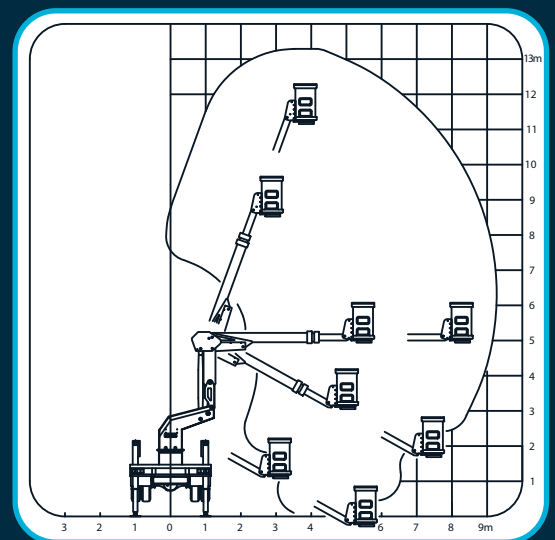

t + 61 3 9725 0077
f + 61 3 9725 0044
sales@nifty-lift.com.au

www.nifty-lift.com.au