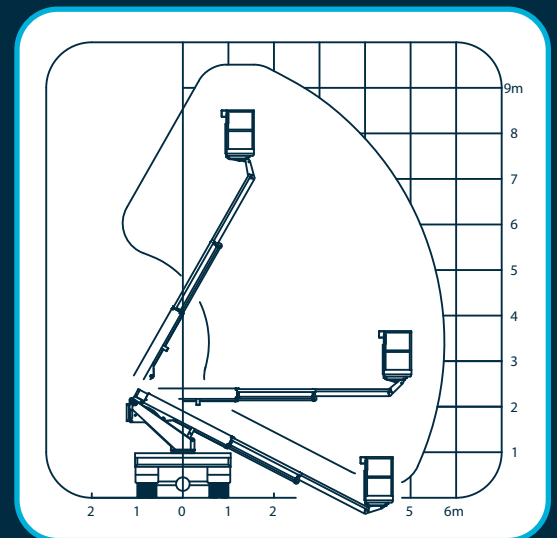

**ELEVATING  
WORK PLATFORMS**

NL90DT

# NL90DT

Working Height	9.2m*
Basket Floor to ground	7.2m*
Rated Capacity	180 kg
Working Reach	5.8 m
Distance to Front Basket	5.1 m
Slew	360°
	continuous
Travelling Height	2.2 m*

\* ( Depending on truck chassis height )